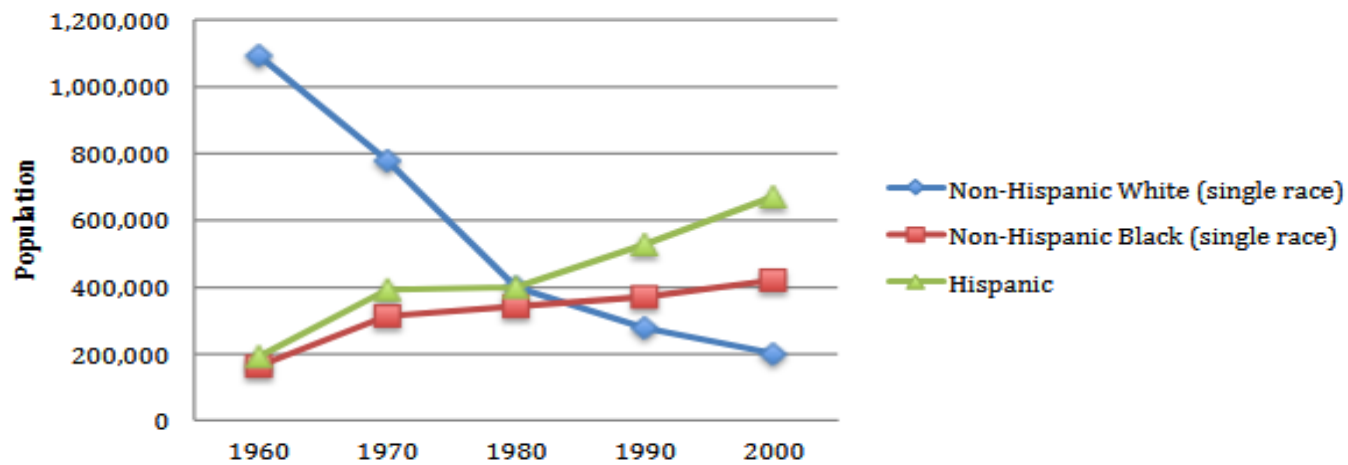

Bronx Racial-Ethnic Groups Over Time

Poverty Rates of Selected Social Conditions in the Bronx Over Time

Source: Bronx Data Center, Lehman College <http://www.lehman.edu/deannss/bronxdatactr/discover/bxtime.htm>