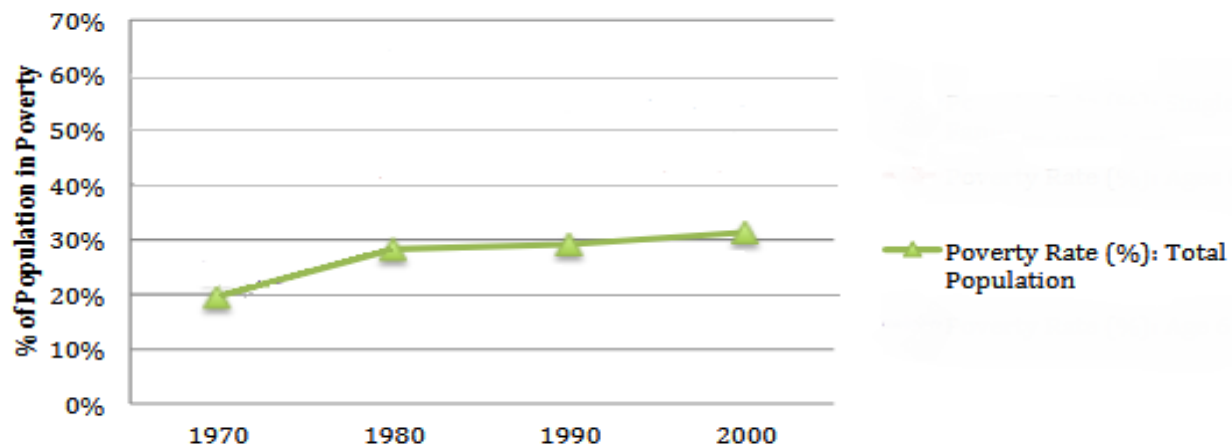

Bronx Racial-Ethnic Groups Over Time

Poverty Rates of Selected Social Conditions in the Bronx Over Time

Source: Bronx Data Center, Lehman College <http://www.lehman.edu/deannss/bronxdatactr/discover/bxtime.htm>